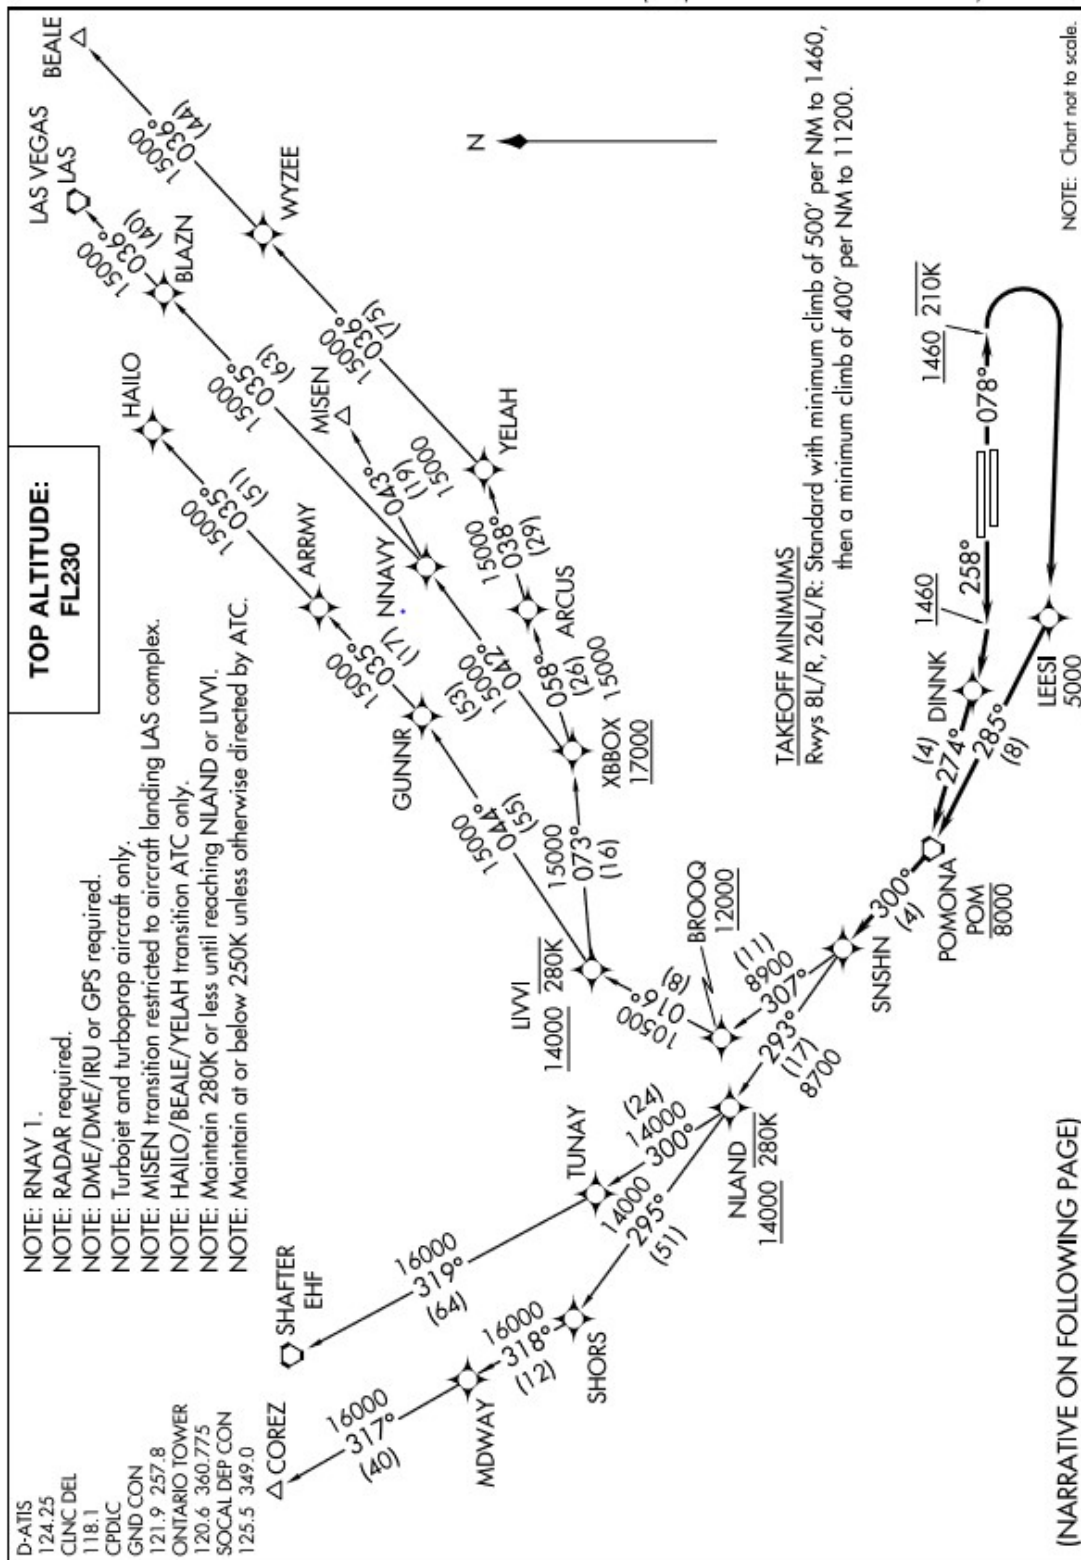

POTENTIAL AIRSPACE ROUTE CONFLICT

KONT 26L / 26R DEPARTURE NORTHWEST BOUND

SNSHN THREE DEPARTURE (ATTACHED BELOW)

EXCERPT FLYWAY CHART LA TAC ED 77

ILLUSTRATES FLYWAY ROUTE WEST OF KONT TRACKING NORTHWEST "AT OR BELOW 8500" AND NORTH OF KONT TRACKING NORTHWEST BOUND AT "ABOVE 4500."

(SNSHN3.SNSHN) 18032

SNSHN THREE DEPARTURE (RNAV)

AL-965 (FAA)

ONTARIO INTL (ONT)
ONTARIO, CALIFORNIA

SW-3, 21 JUN 2018 to 19 JUL 2018

SNSHN THREE DEPARTURE (RNAV)

(SNSHN3.SNSHN) 01FEB18

ONTARIO, CALIFORNIA
ONTARIO INTL (ONT)

SW-3, 21 JUN 2018 to 19 JUL 2018