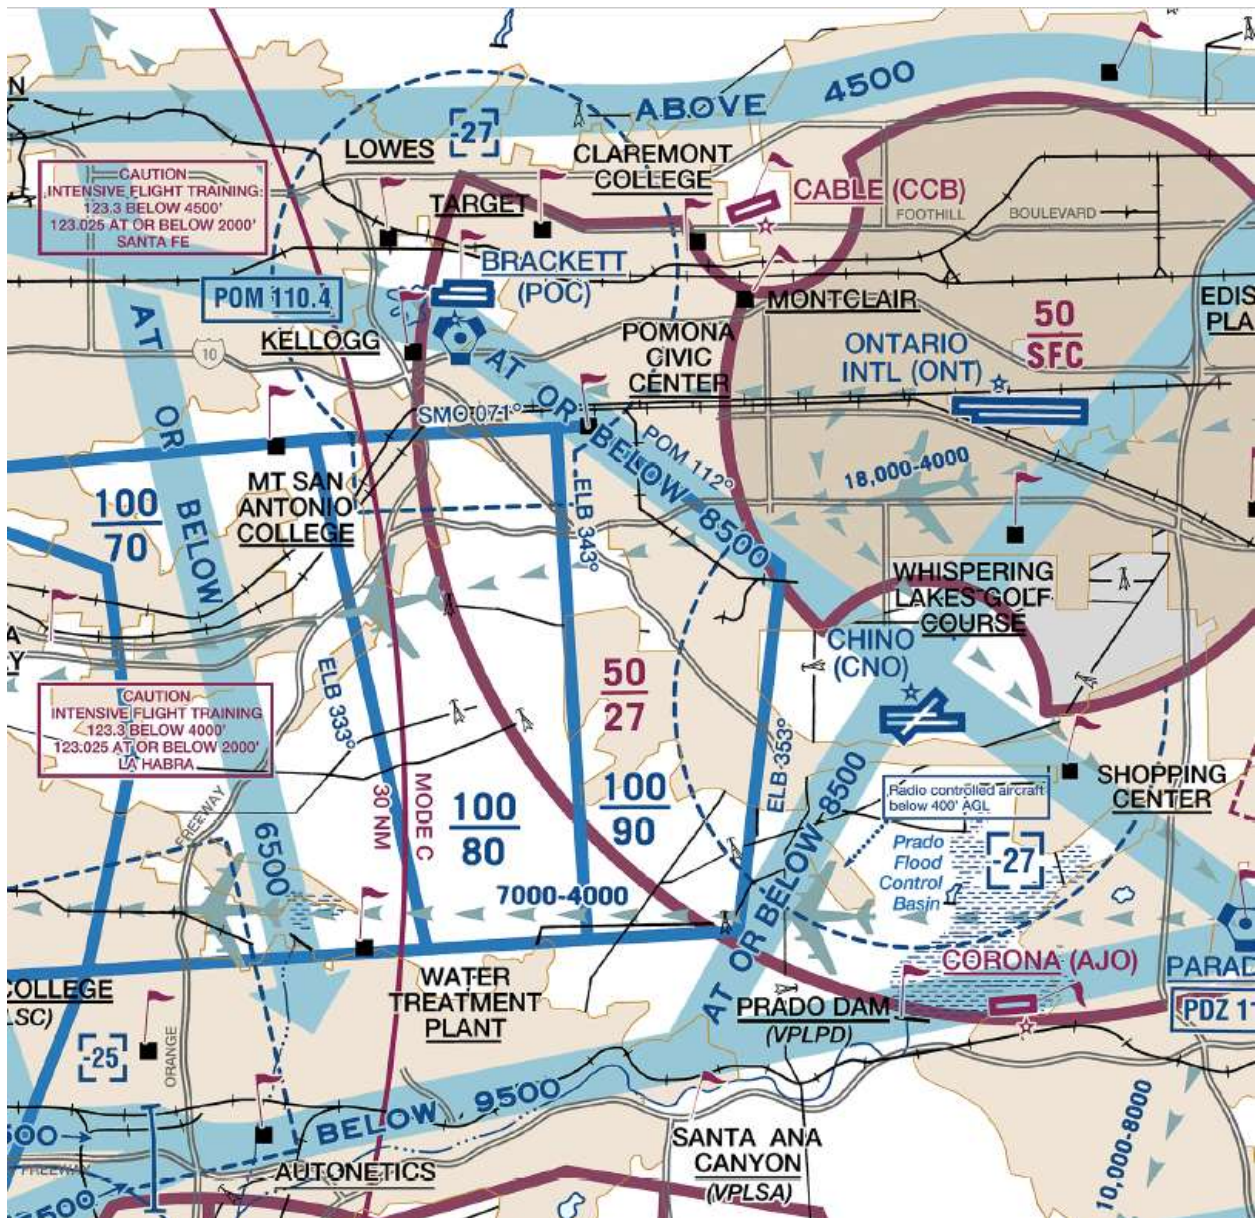

POTENTIAL AIRSPACE ROUTE CONFLICT

KONT 26L / 26R DEPARTURE NORTHWEST BOUND

SNSHN THREE DEPARTURE (ATTACHED BELOW)

EXCERPT FLYWAY CHART LA TAC ED 77

ILLUSTRATES FLYWAY ROUTE WEST OF KONT TRACKING NORTHWEST "AT OR BELOW 8500" AND NORTH OF KONT TRACKING NORTHWEST BOUND AT "ABOVE 4500."

(SNSHN3.SNSHN) 18032

SNSHN THREE DEPARTURE (RNAV)

AL-965 (FAA)

ONTARIO INTL (ONT)
ONTARIO, CALIFORNIA

SW-3, 21 JUN 2018 to 19 JUL 2018

SNSHN THREE DEPARTURE (RNAV)

(SNSHN3.SNSHN) 01FEB18

ONTARIO, CALIFORNIA
ONTARIO INTL (ONT)

SW-3, 21 JUN 2018 to 19 JUL 2018