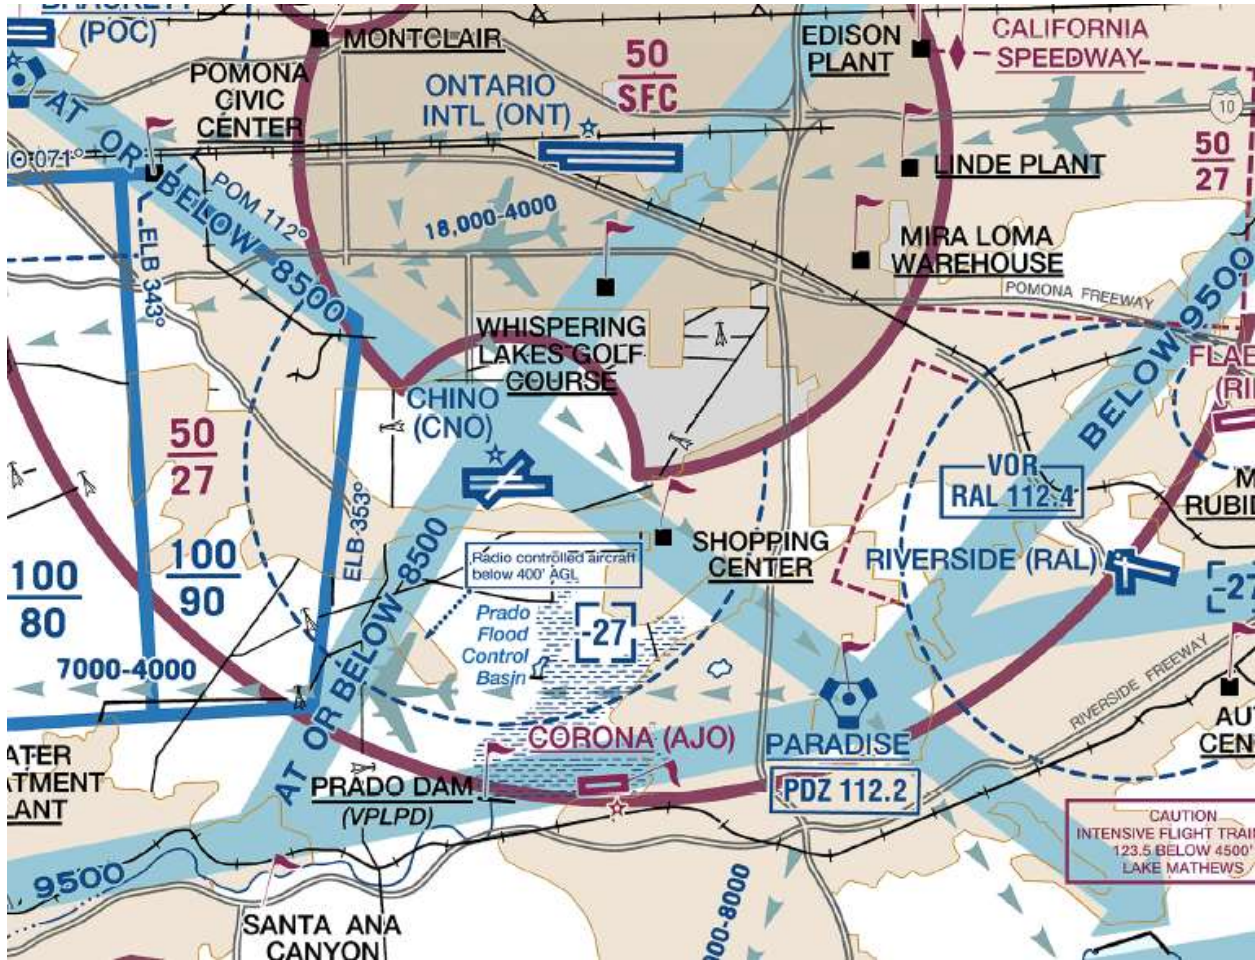

POTENTIAL AIRSPACE ROUTE CONFLICT

KONT 26L / 26R DEPARTURE SOUTHEAST BOUND

RAJEE THREE DEPARTURE (ATTACHED BELOW)

EXCERPT FLYWAY CHART LA TAC ED 77

ILLUSTRATES FLYWAY ROUTE WEST OF KONT TRACKING SOUTHEAST "AT OR BELOW 8500"

(RAJEE3.RAJEE) 18032
RAJEE THREE DEPARTURE (RNAV)

AL-965 (FAA)

ONTARIO INTL(ONT)
 ONTARIO, CALIFORNIA

810Z JUN 18 to 19 JUN 2018 'E-WS

RAJEE THREE DEPARTURE (RNAV)
 (RAJEE3.RAJEE) 01FEB18

ONTARIO, CALIFORNIA
 ONTARIO INTL (ONT)

(NARRATIVE ON FOLLOWING PAGE)

SW-3, 21 JUN 2018 to 19 JUL 2018