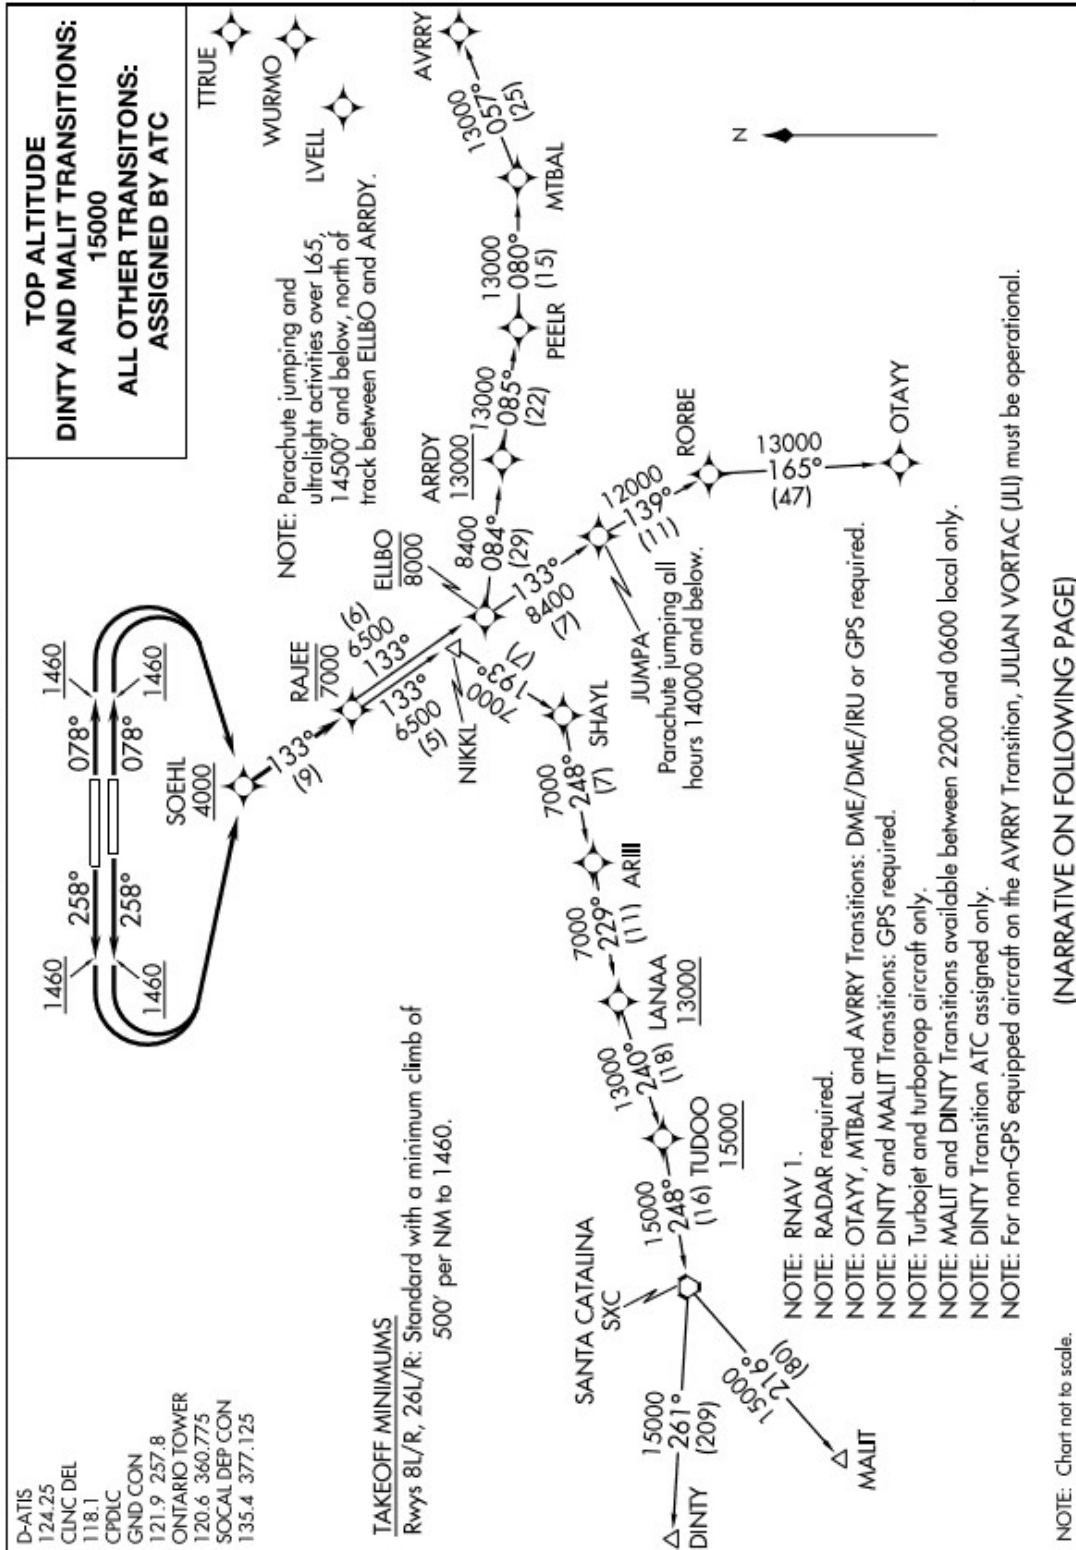

POTENTIAL AIRSPACE ROUTE CONFLICT

KONT 26L / 26R DEPARTURE SOUTHEAST BOUND

RAJEE THREE DEPARTURE (ATTACHED BELOW)

EXCERPT FLYWAY CHART LA TAC ED 77

ILLUSTRATES FLYWAY ROUTE WEST OF KONT TRACKING SOUTHEAST "AT OR BELOW 8500"

(RAJEE3.RAJEE) 18032
RAJEE THREE DEPARTURE (RNAV)

AL-965 (FAA)

ONTARIO INTL(ONT)
 ONTARIO, CALIFORNIA

810Z JUN 18 to 19 JUN 2018 'E-WS

RAJEE THREE DEPARTURE (RNAV)
 (RAJEE3.RAJEE) 01FEB18

ONTARIO, CALIFORNIA
 ONTARIO INTL (ONT)

(NARRATIVE ON FOLLOWING PAGE)

SW-3, 21 JUN 2018 to 19 JUL 2018